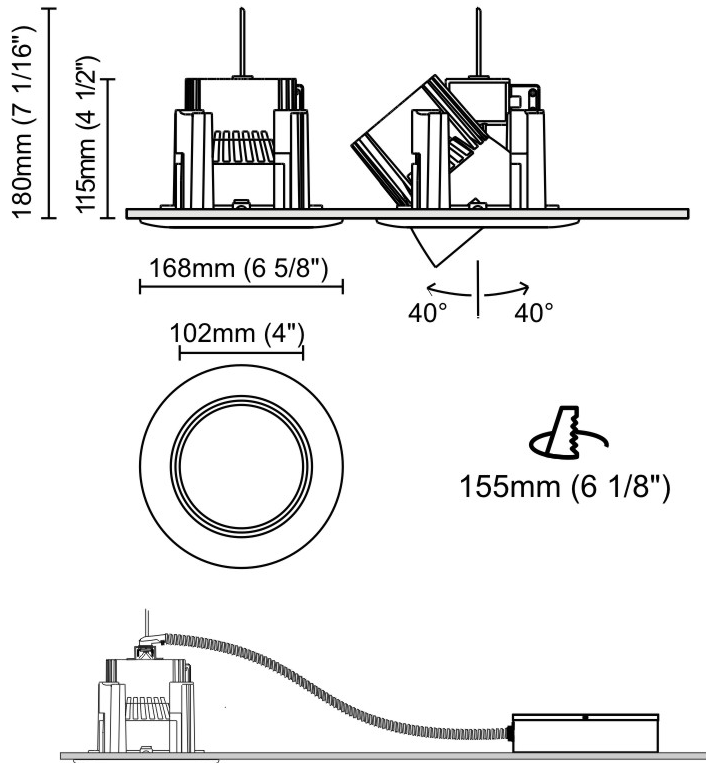

DIXIT RA17 RECESSED

A56019-30K

base number

1. To build a product code in our configurator select the specify button on the base model # product page
2. To build a manual product code on this datasheet choose from the options listed below in blue font and add the suffix to the base model #

GENERAL

Series: Dixit
Subseries: Dixit RA17
Brand: Ivela
Division: Architectural
Mounting Type: Recessed
Mounting Location: Ceiling
Subcategory: Downlight

PHYSICAL

Shape: Round
Diameter (mm): 168
Diameter (in): 6 5/8
Height (mm): 180
Height (in): 7 1/16
Min. Recessing Depth (mm): 180
Min. Recessing Depth (in): 7 1/16
Light Distribution: Adjustable / Direct
Weight (kg): 2
Weight (lbs): 4.40
Diffuser: Clear Polycarbonate
Fixture Finish: MWH
Fixture Material: Aluminum Die Cast

ELECTRICAL

Lamp Type: LED
Total Output Wattage (W): 33
Dimming: Tri-Mode (Non-Dimming and Phase Dimming (120Vac only) and 0-10V Dimming)
Driver Included: No
Driver Location: Recessed Housing
Driver Type: Constant Current - Universal
Driver Class: Class 2
Housing: See Components
Input Voltage (V): 120 - 277
Constant Current (MA): 900

LED

Number of LEDs: 1
Color Temperature (°K): 3000
Max. Delivered Lumen (lm): 3770
CRI: >85 CRI
Lamp Life (hrs): 50000

OPTICAL

Optic°: 30
Upon Request: Optic 17° or 55° (mirror-metallized) / 70° (white)

RATINGS AND CERTIFICATIONS

Certified By: Certified for North American Standards
IP rating: IP20
IK Rating: IK07